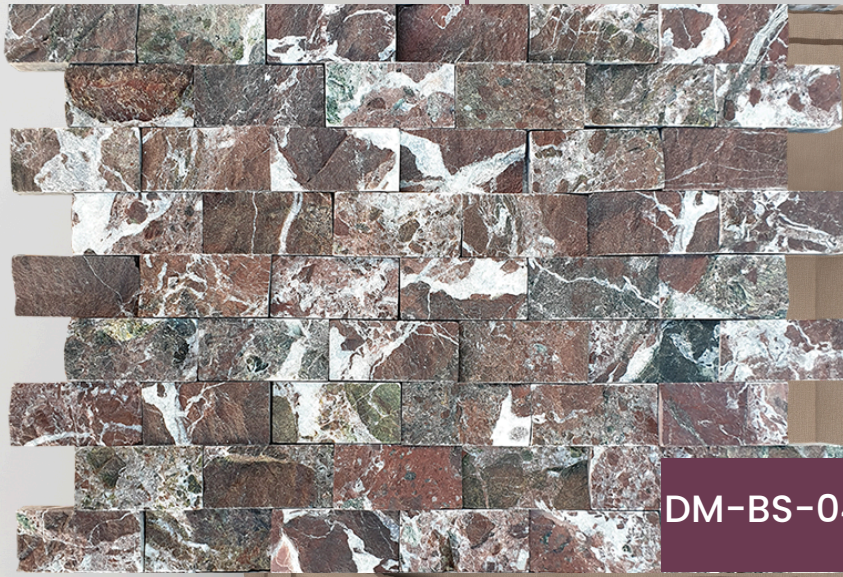

BLAST STONES

DM-BS-04

ELAZIG CHERRY

- Pricing will be given per 1 m2.
- There are 11 plates in one m2.
- The thickness of the products is in the range of 1.2 or 1.5 cm.
- There is a money transfer/Eft payment option.

Outer: Marble
Category: Stones
Country: Turkey

3 MIXED

- Pricing will be given per 1 m2.
- There are 11 plates in one m2.
- The thickness of the products is in the range of 1.2 or 1.5 cm.
- There is a money transfer/Eft payment option.

Outer: Marble
Category: Stones
Country: Turkey